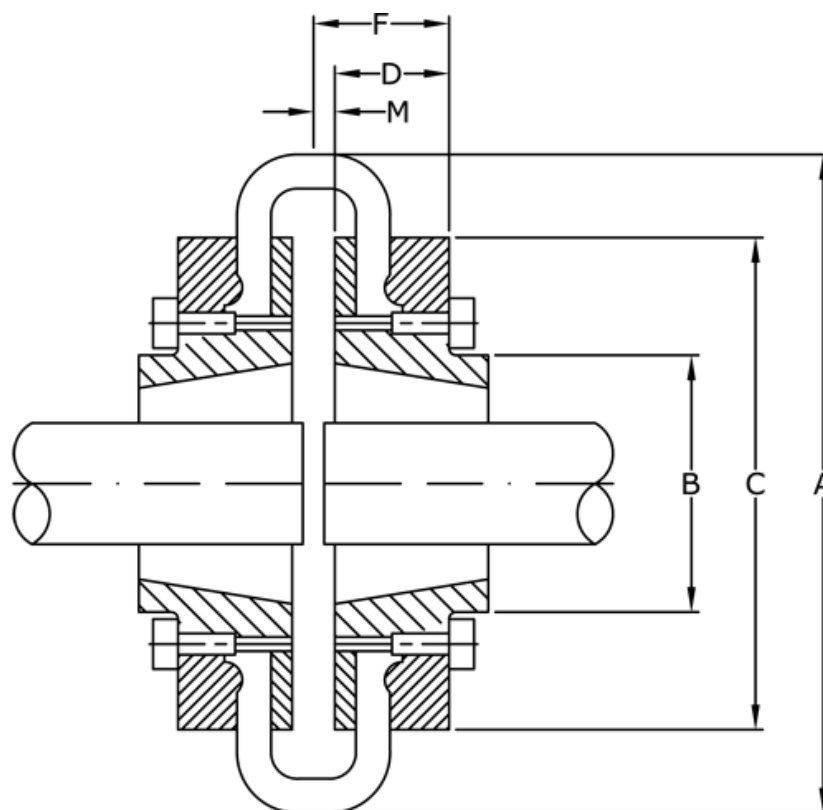

# Data Sheet

Article number: 3305140F

Description: Taper flange for tire coupling size 140  
for taperbush 3525 int. mounting

## Measures

|                |        |
|----------------|--------|
| A              | = 359  |
| B              | = 178  |
| C              | = 313  |
| D              | = 66.0 |
| F              | = 82.0 |
| For taper bush | = 3525 |
| M              | = 16.0 |
| Max. bore mm   | = 100  |

Weight (kg) = 23.40